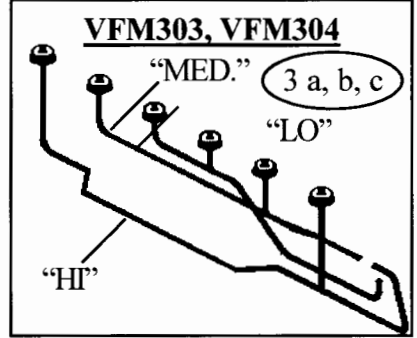

MANUAL MODELS

<u>NAT. GAS</u>	<u>L.P. GAS</u>
VFM63	VFM64
VFM103	VFM104
VFM203	VFM204
VFM303	VFM304

**VENT FREE INFRA-RED HEATER
MANUAL CONTROL
PARTS LIST**

Prices and specifications subject to change without notice. All prices are F.O.B. factory.