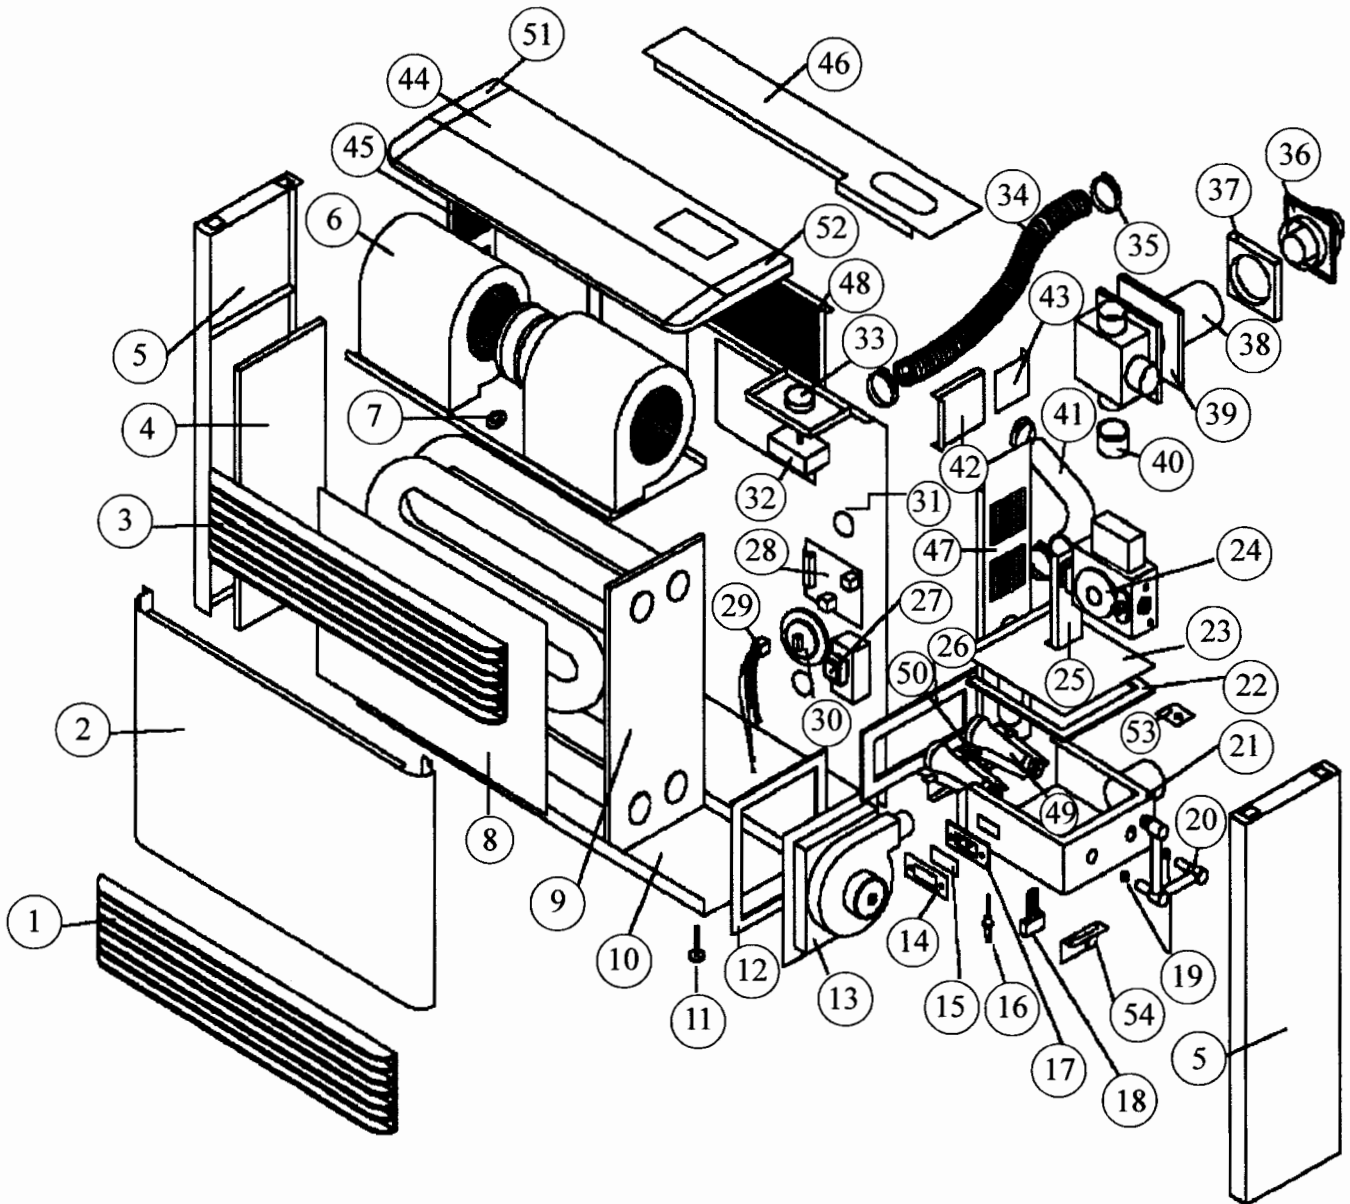

MODEL NUMBERS
HEDV403 - NAT. GAS
HEDV404 - L.P. GAS

HI-EFFICIENT DIRECT VENT WALL FURNACE

Prices and specifications subject
to change without notice.
All prices are F.O.B. factory.

Mr. Contractor, we only sell parts through our wholesalers, but the prices listed are for your convenience. For prompt parts service, contact the wholesaler from which you purchased your Cozy heater. **NOTE:** Parts & schematic drawings on current models are shown at www.cozyheaters.com.