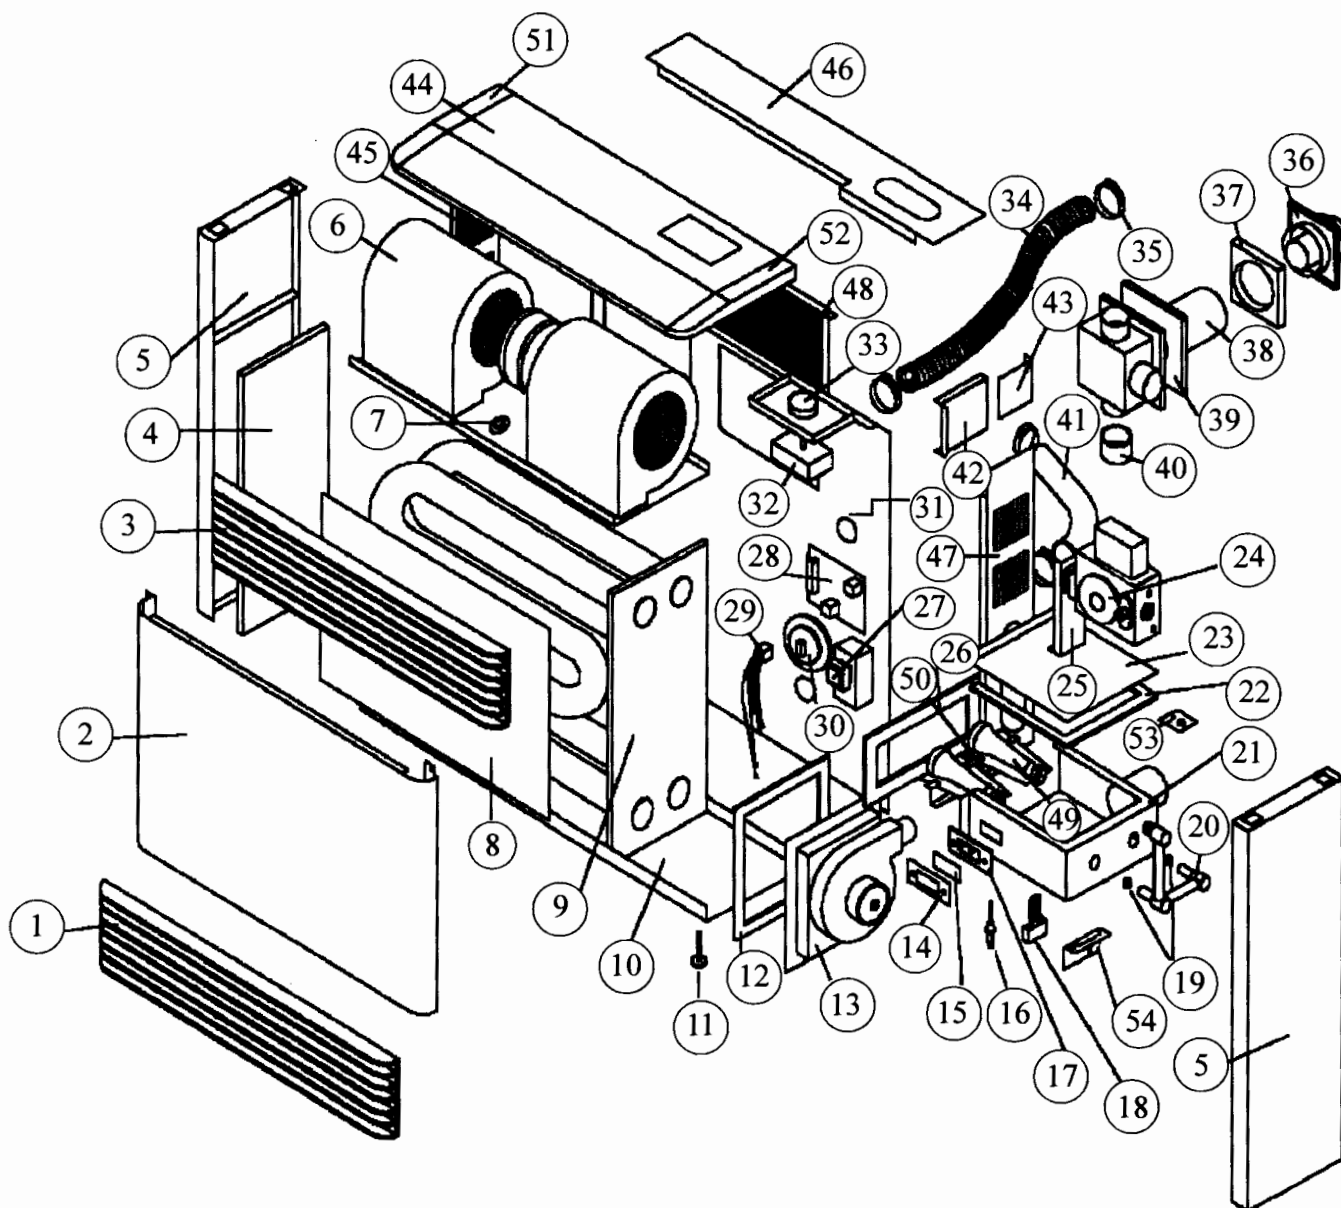

MODEL NUMBERS
HEDV403 - NAT. GAS
HEDV404 - L.P. GAS

HI-EFFICIENT DIRECT VENT WALL FURNACE

Prices and specifications subject
to change without notice.
All prices are F.O.B. factory.

Mr. Contractor, we only sell parts through our wholesalers, but the prices listed are for your convenience. For prompt parts service, contact the wholesaler from which you purchased your Cozy heater. **NOTE:** Parts & schematic drawings on current models are shown at www.cozyheaters.com.