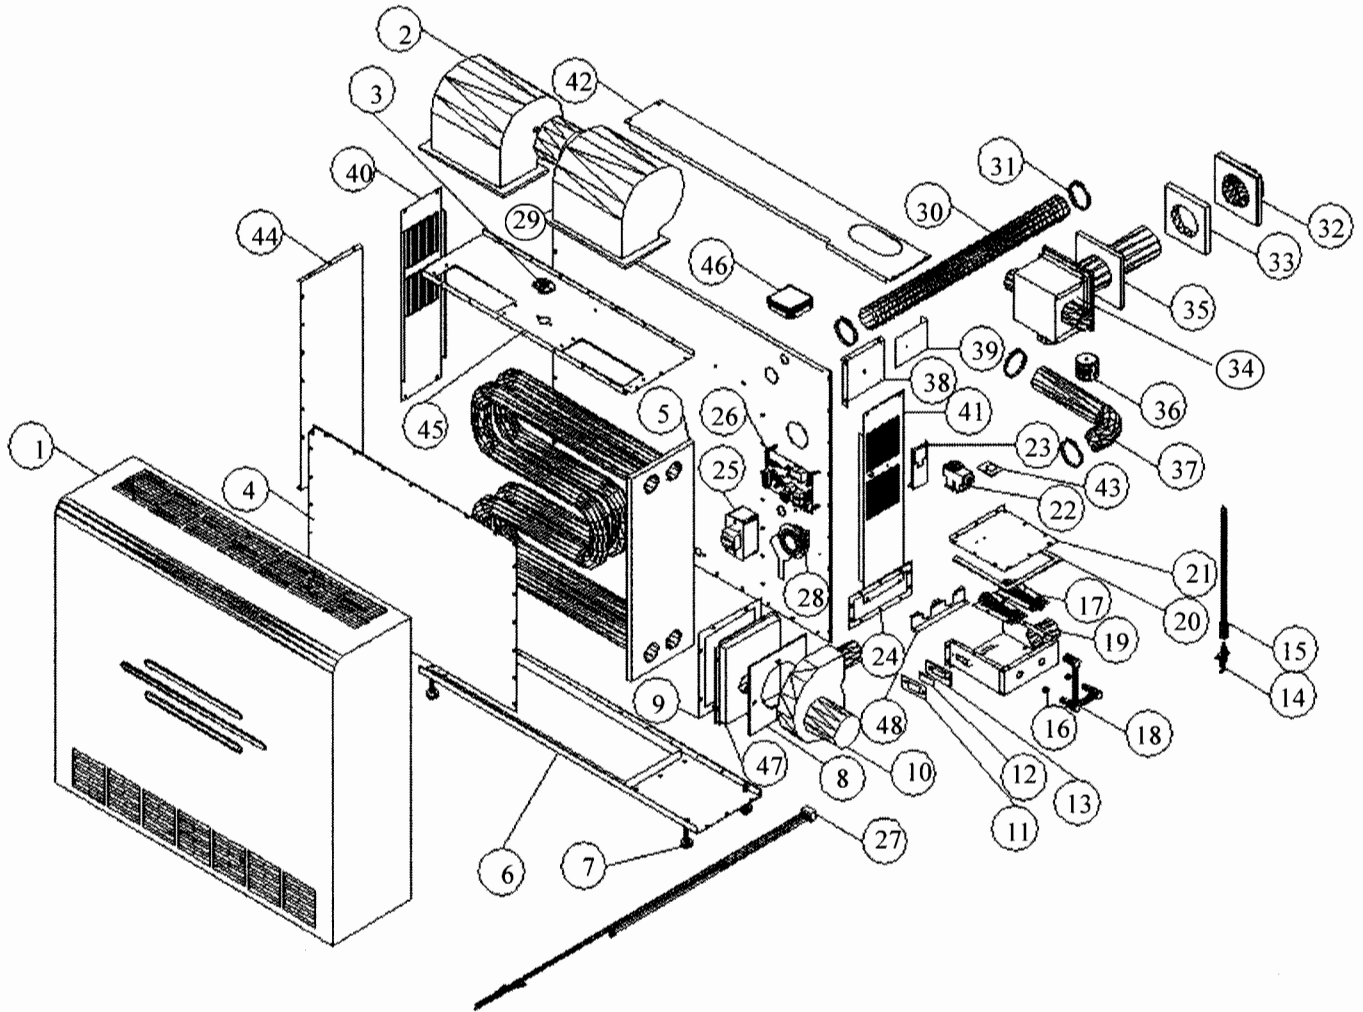

MODEL NUMBERS

HEDV253A - NAT. GAS

HEDV403A - NAT. GAS

HEDV254A - L.P. GAS

HEDV404A - L.P. GAS

**HI-EFFICIENT DIRECT VENT
WALL FURNACE**

Prices and specifications subject
to change without notice.

All prices are F.O.B. factory.