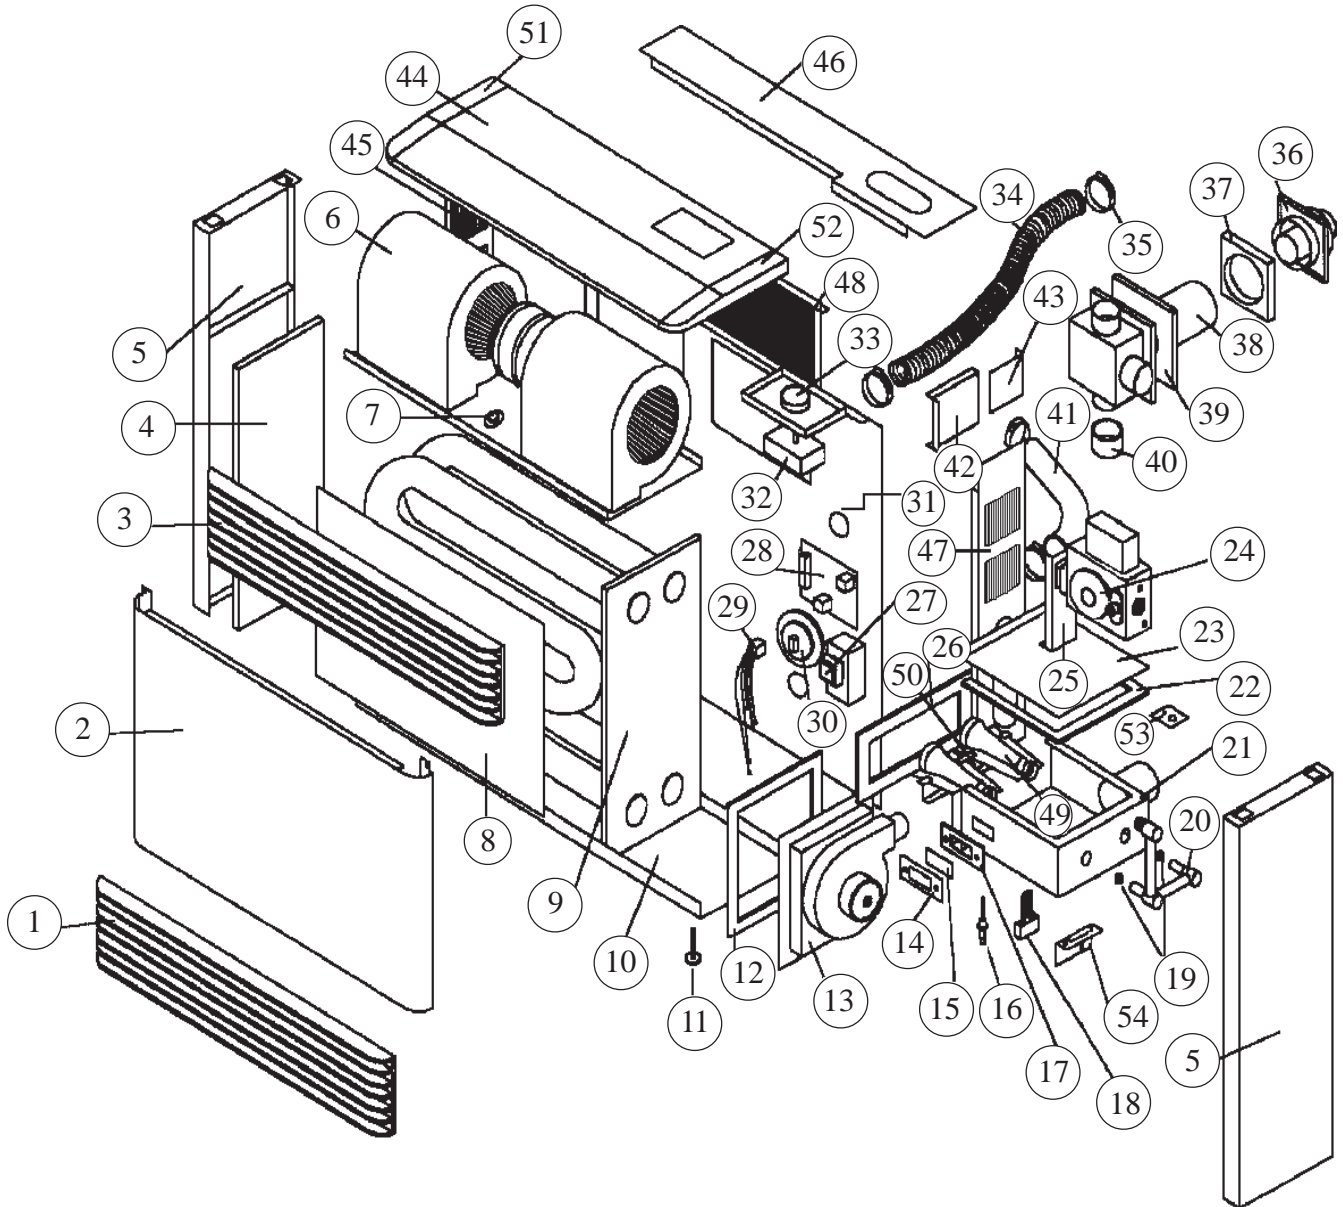

MODEL NUMBERS
HEDV403 - NAT. GAS
HEDV404 - L.P. GAS

**HI-EFFICIENT DIRECT VENT
WALL FURNACE**

Prices and specifications subject
to change without notice.
All prices are F.O.B. factory.

Mr. Contractor, we only sell parts through our wholesalers, but the prices listed are for your convenience. For prompt parts service, contact the wholesaler from which you purchased your Cozy heater. NOTE: Parts & schematic drawings on current models are shown at www.cozyheaters.com.