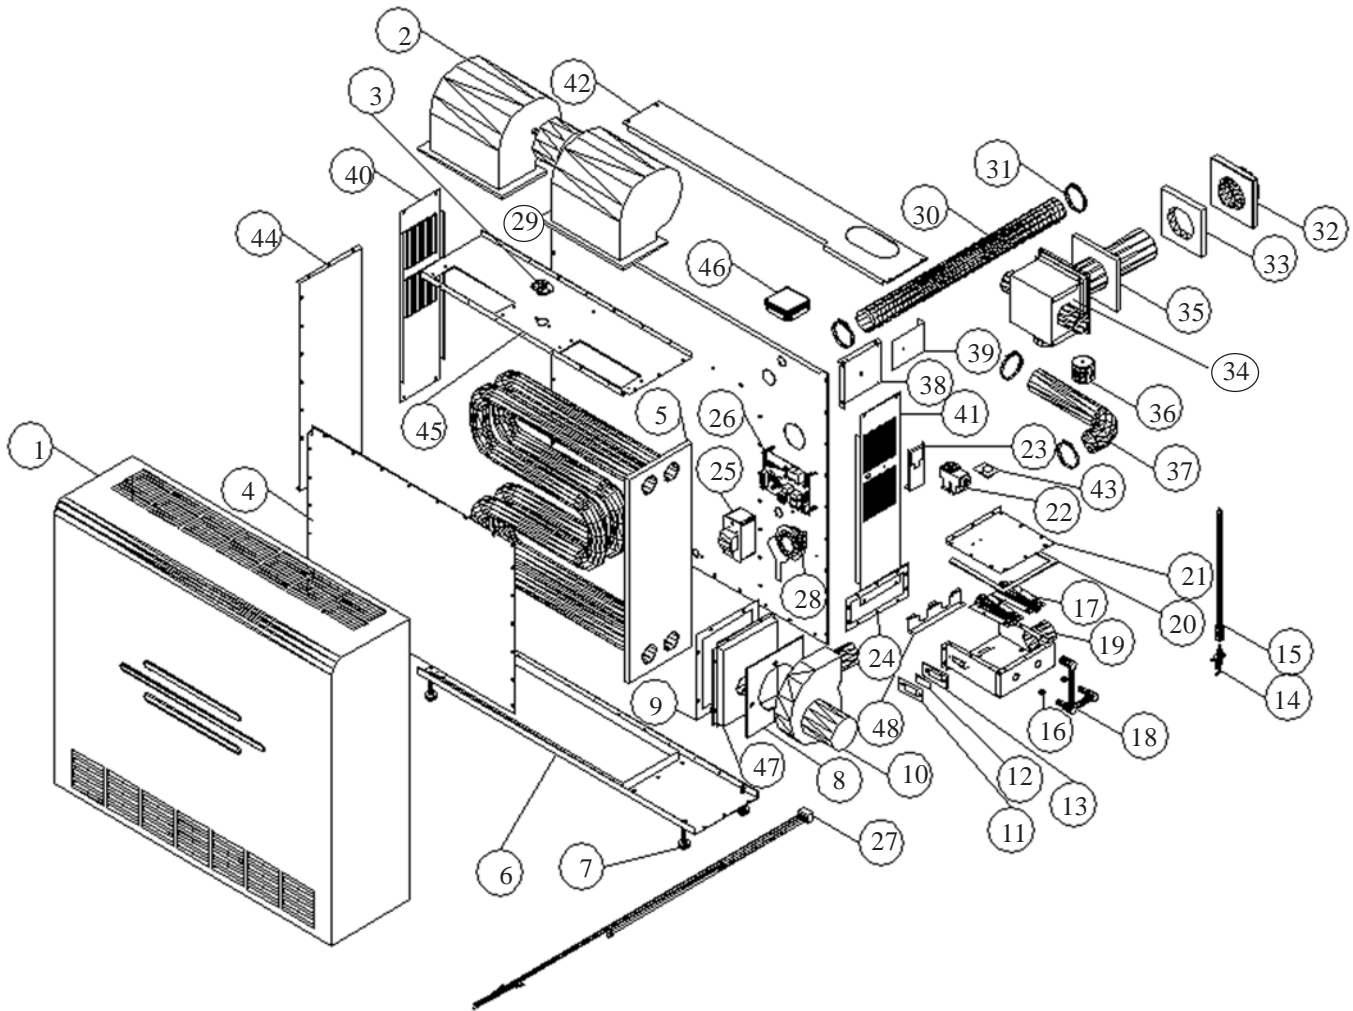

MODEL NUMBERS

HEDV253A - NAT. GAS

HEDV403A - NAT. GAS

HEDV254A - L.P. GAS

HEDV404A - L.P. GAS

**HI-EFFICIENT DIRECT VENT
WALL FURNACE**

Prices and specifications subject
to change without notice.

All prices are F.O.B. factory.